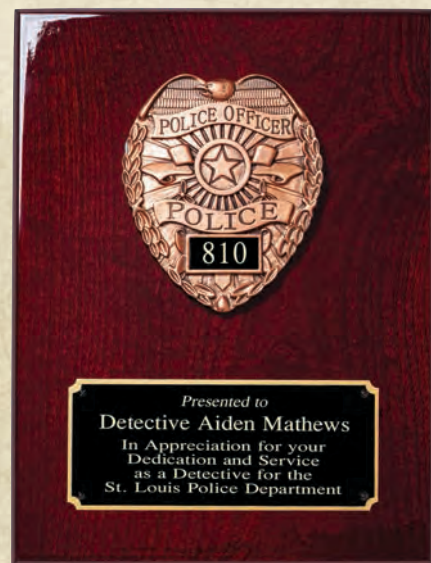

RP151.....9 X 12.....73.00

FIRST RESPONDERS

AMERICA'S HEROES

Rosewood Piano Finish Plaque with Fireman Casting,  
Black Brass Engraving Plate

RP152.....9 X 12.....73.00

Rosewood Piano Finish Plaque with Police Casting,  
Black Brass Engraving Plate