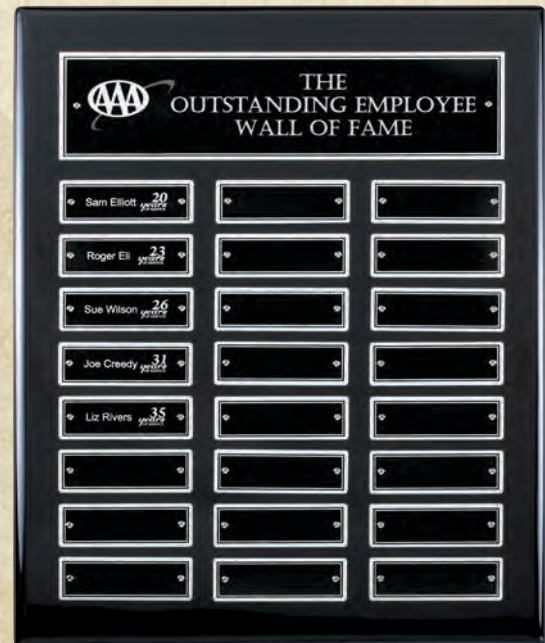

APT510D-S 12 x 15 375.00