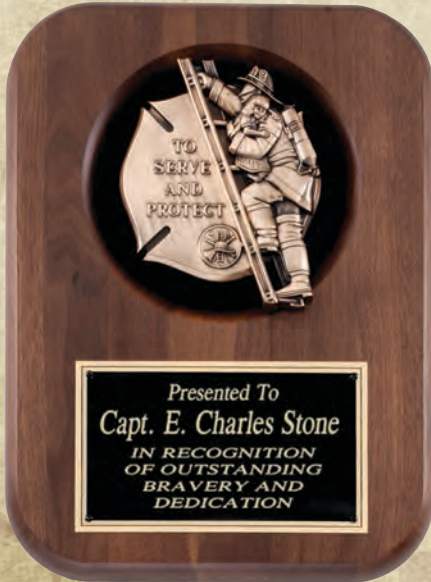

American Tribute

American Hero Series

*Genuine Walnut Plaque with Fireman Casting
Black Brass Engraving Plate*

AT5.....9 X 12.....184.50

*Genuine Walnut Plaque with Fireman Insignia
Black Brass Engraving Plate*