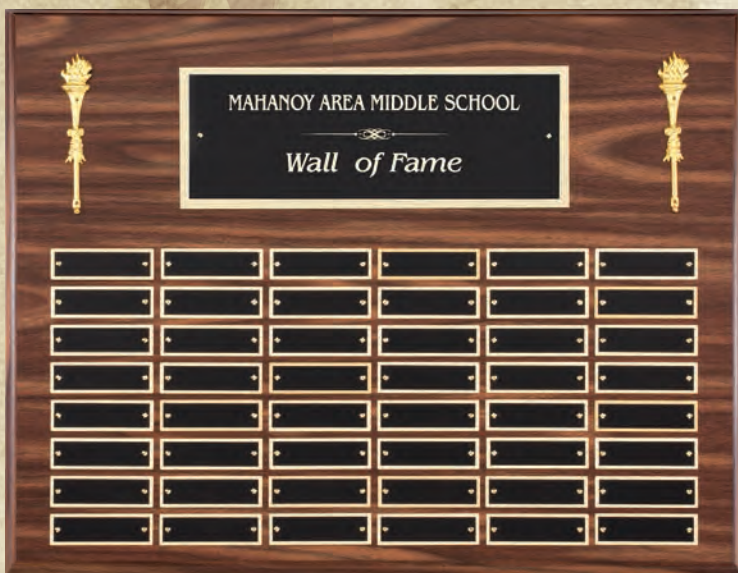

# Walnut Finish Series

plaque boards with a walnut finish

WF120.....24 X 18 .....564.00  
 84 PLATES - 2 3/4 X 7/8  
**Walnut Finish Perpetual Plaques.**

Walnut finish perpetual plaque,  
 black engraving plates